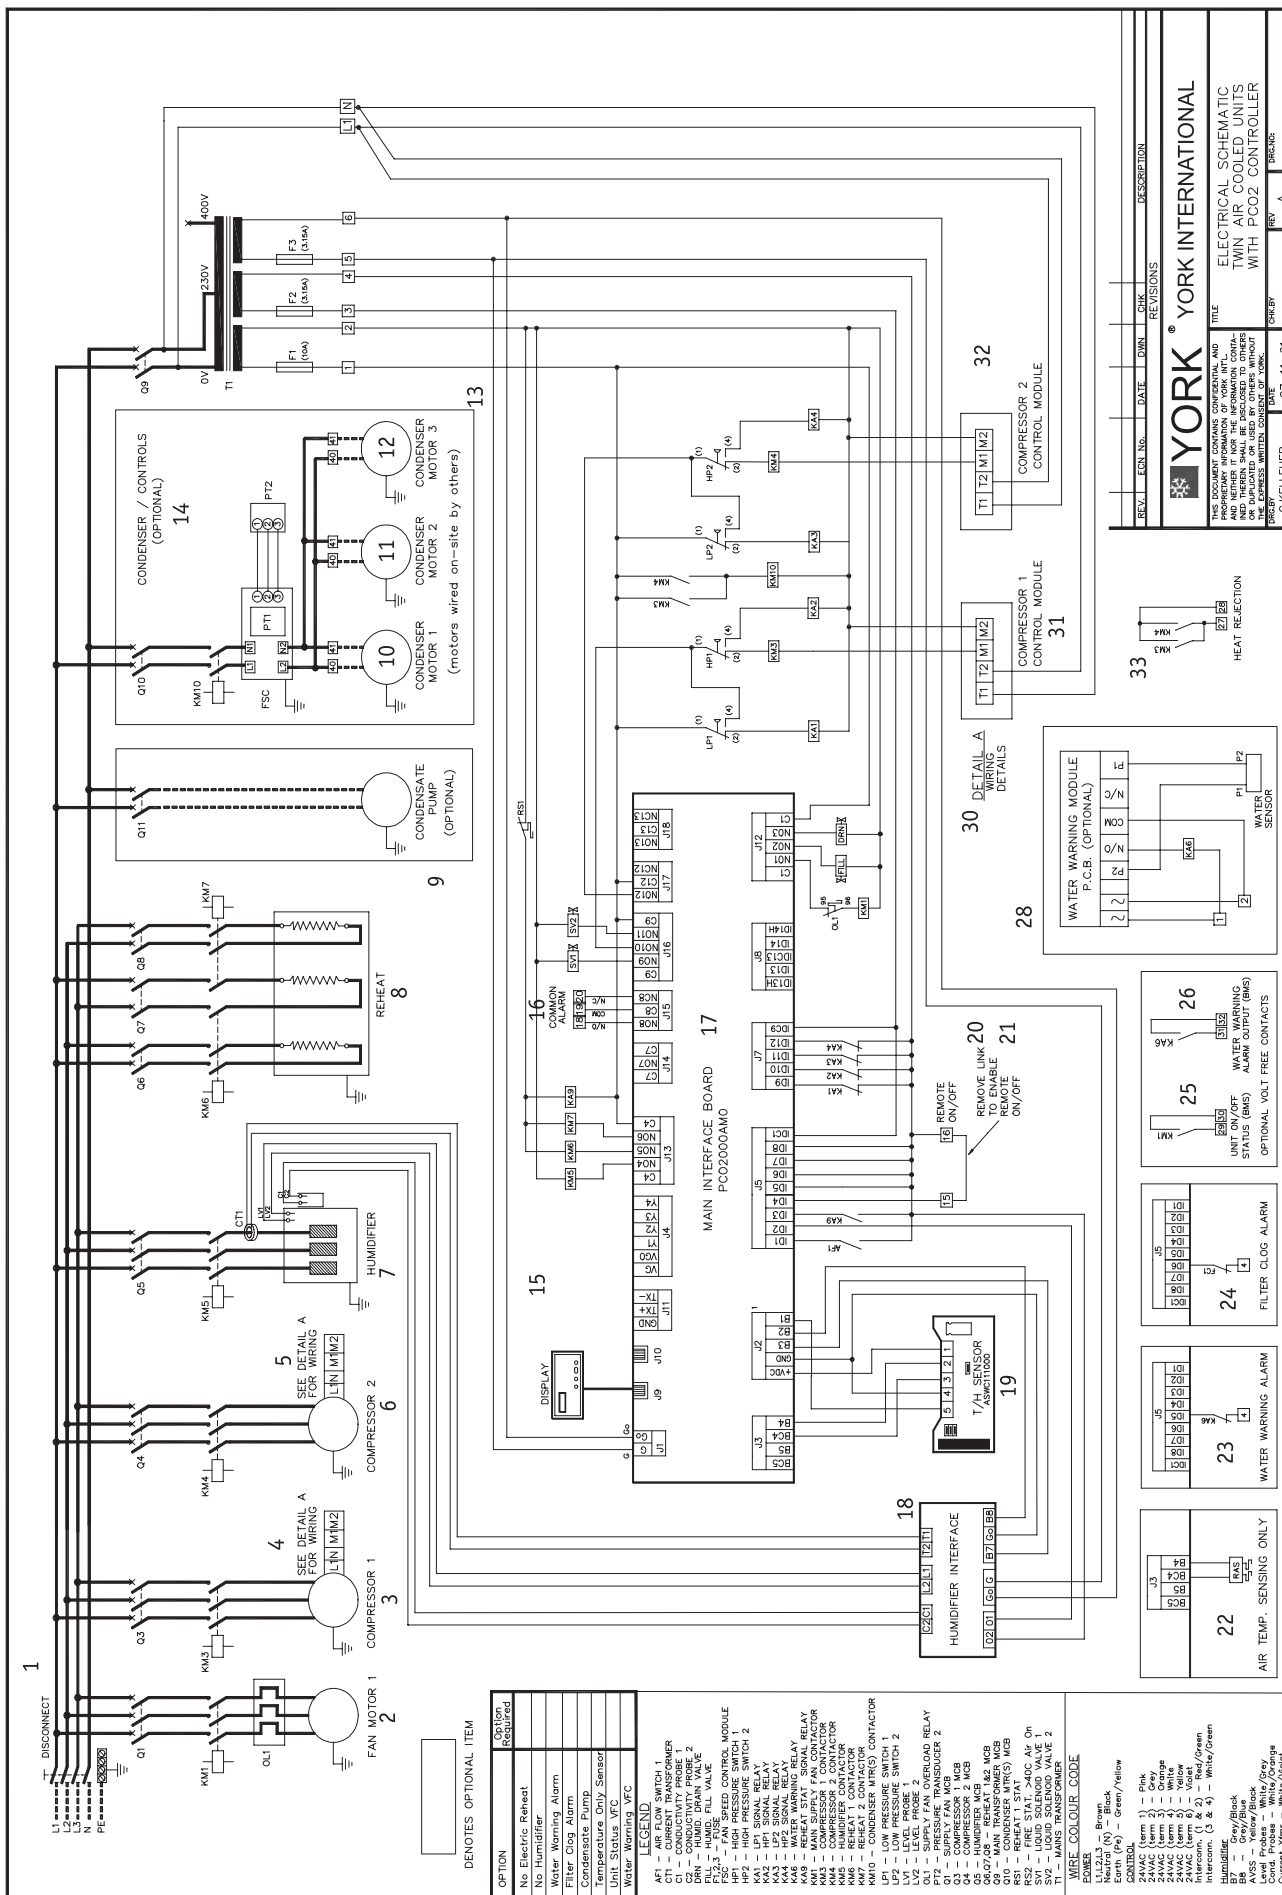

ОБЩАЯ ЭЛЕКТРИЧЕСКАЯ СХЕМА

REV.	CON. NO.	DATE	OWN.	BY	REVISIONS	DESCRIPTION

YORK YORK INTERNATIONAL

THIS DOCUMENT CONTAINS CONFIDENTIAL AND PROPRIETARY INFORMATION OF YORK INT. ANY INFORMATION DISCLOSED TO OTHERS WITHOUT THE EXPRESS WRITTEN CONSENT OF YORK INT. IS STRICTLY PROHIBITED.

DATE: 07-11-01
CHECKER: [blank]
DRAWN: [blank]
REV: A

TITLE: ELECTRICAL SCHEMATIC TWIN AIR COOLED UNITS WITH PCO2 CONTROLLER